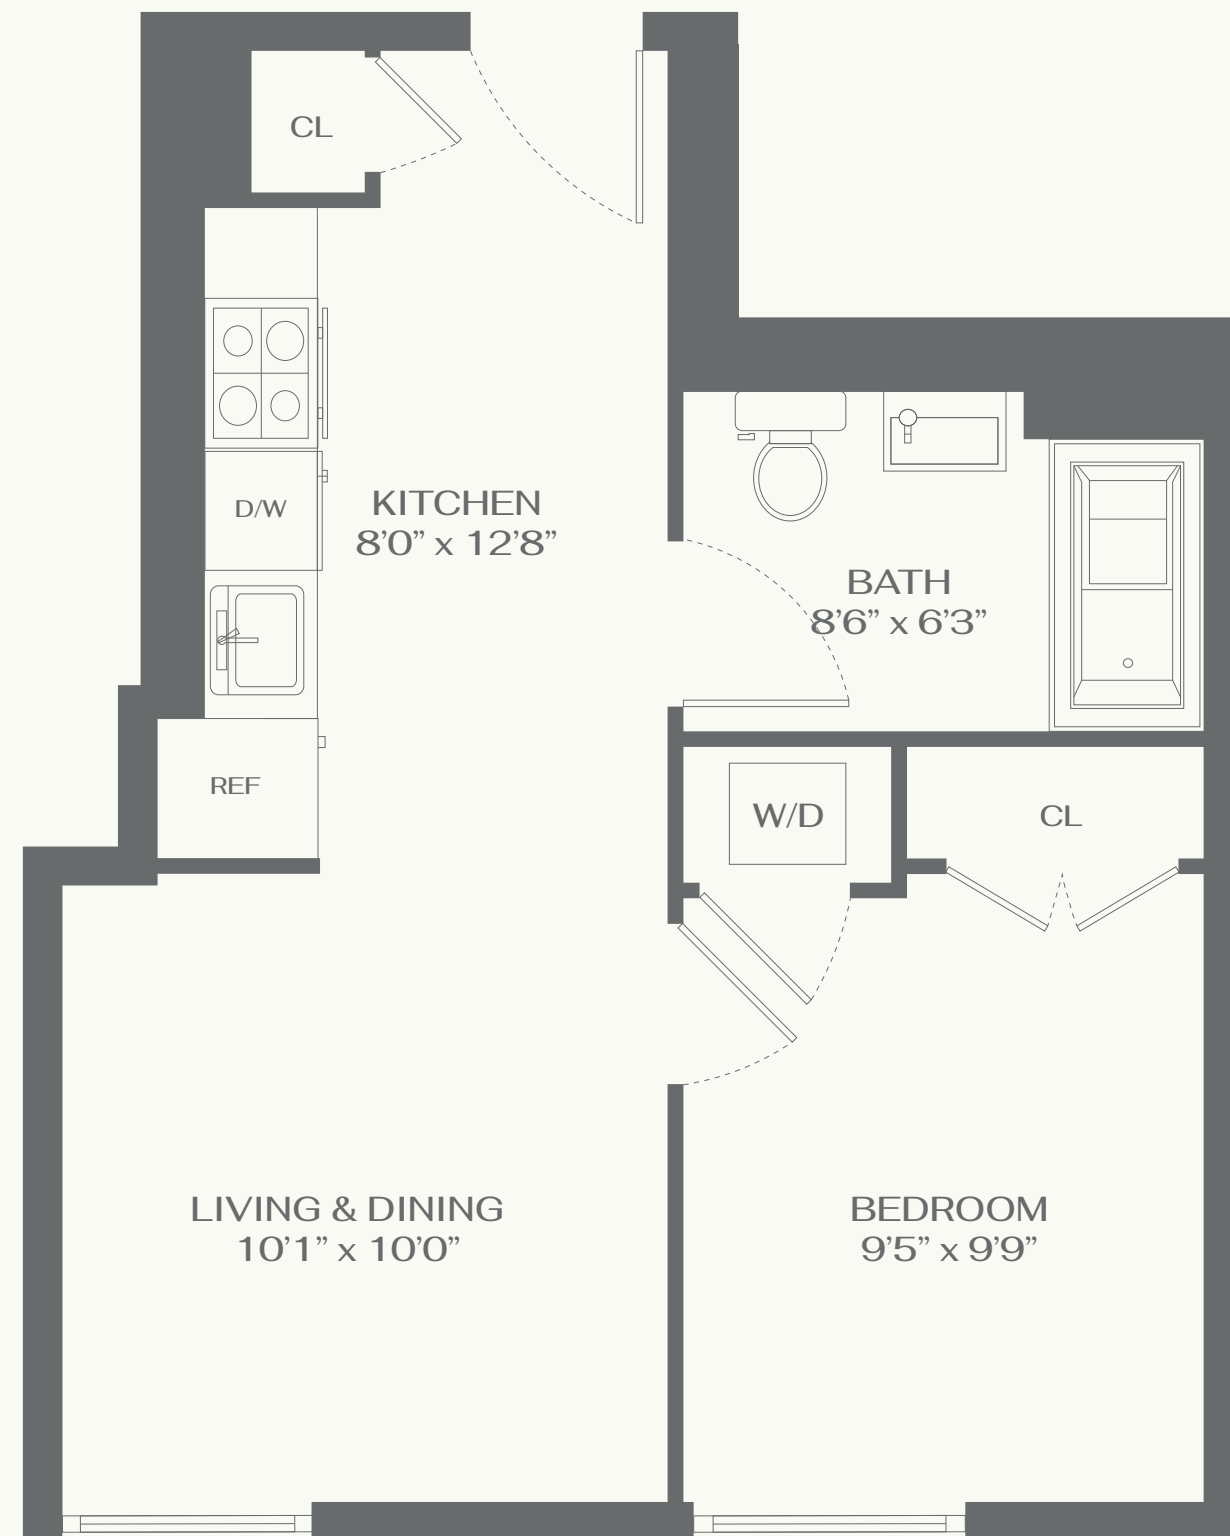

THE MOTTO

A-LINE FLOORS 4-PH
1 BEDROOM | 1 BATHROOM

INTERIOR
457 SQFT

The sale and purchase of a home is one of the most significant events that an individual will experience in their lifetime. It is more than the simple purchase of housing, for it directly impacts the hopes, dreams, aspirations, and economic destiny of those involved. It is for this reason that the Fair Housing Act and other federal and state laws were enacted to guarantee a right to a national housing market free from discrimination based on race, color, religion, sex, handicap, familial status, and national origin. All square footage and measurements are approximate.