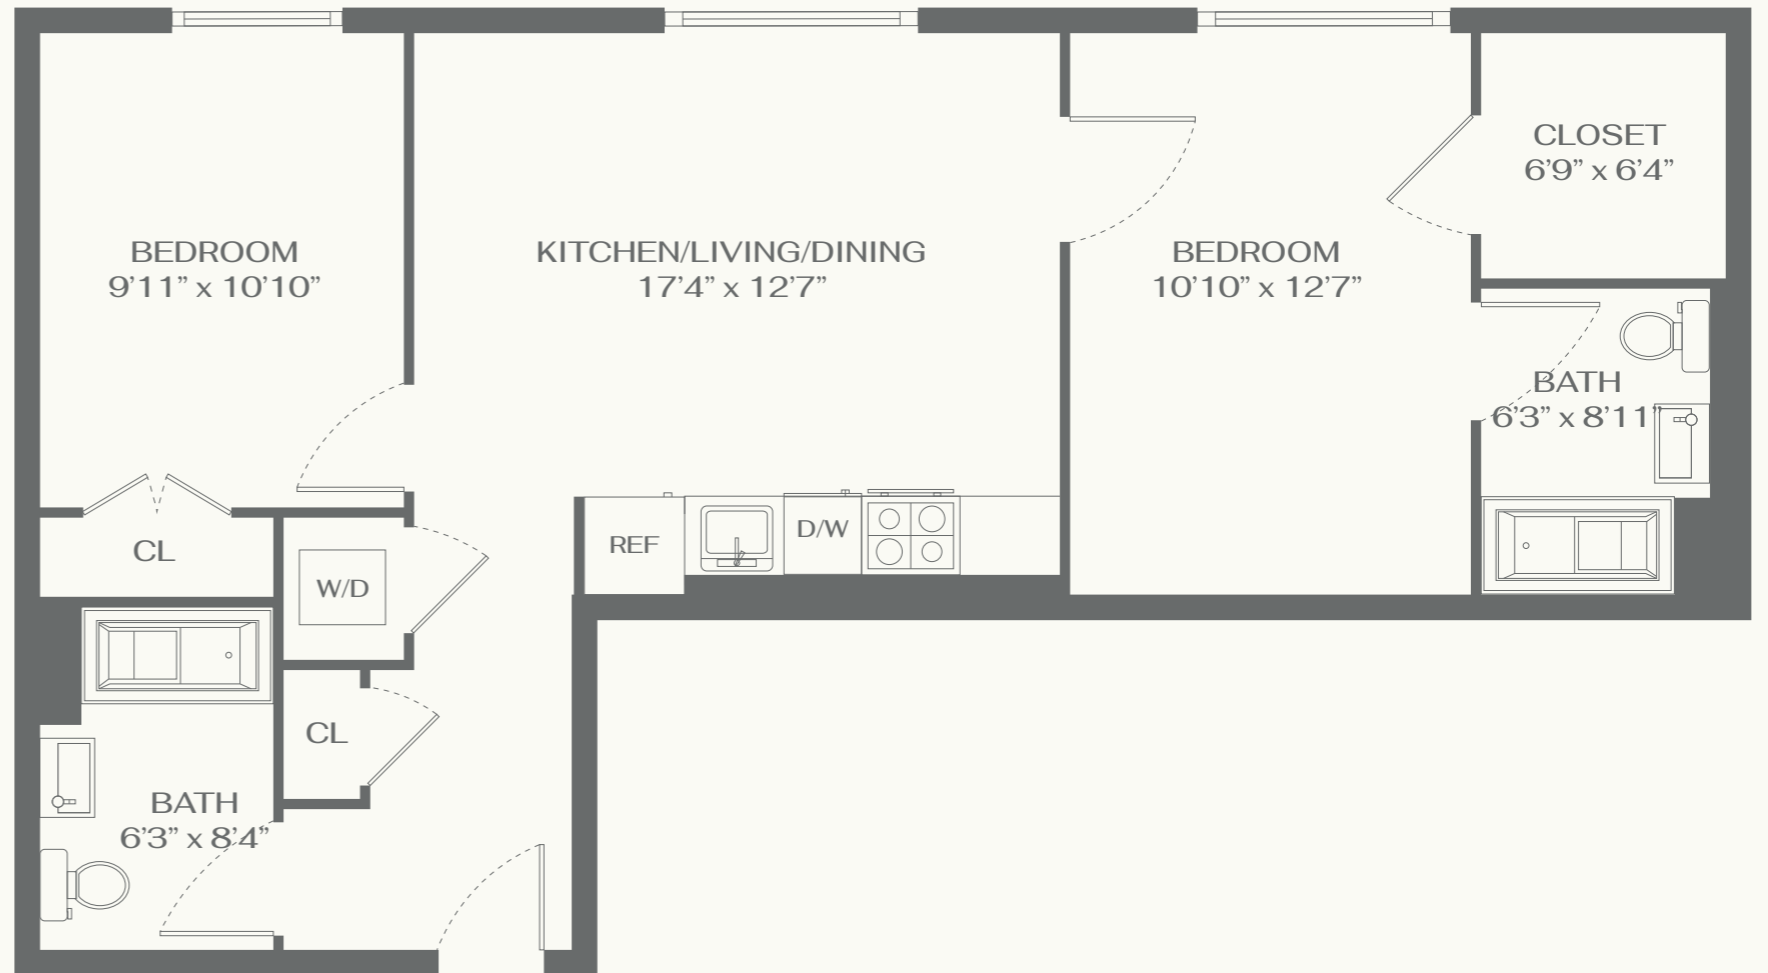

THE MOTTO

UNIT 14-20F
2 BEDROOM | 2 BATHROOM

INTERIOR
848 SQFT

The sale and purchase of a home is one of the most significant events that an individual will experience in their lifetime. It is more than the simple purchase of housing, for it directly impacts the hopes, dreams, aspirations, and economic destiny of those involved. It is for this reason that the Fair Housing Act and other federal and state laws were enacted to guarantee a right to a national housing market free from discrimination based on race, color, religion, sex, handicap, familial status, and national origin. All square footage and measurements are approximate.