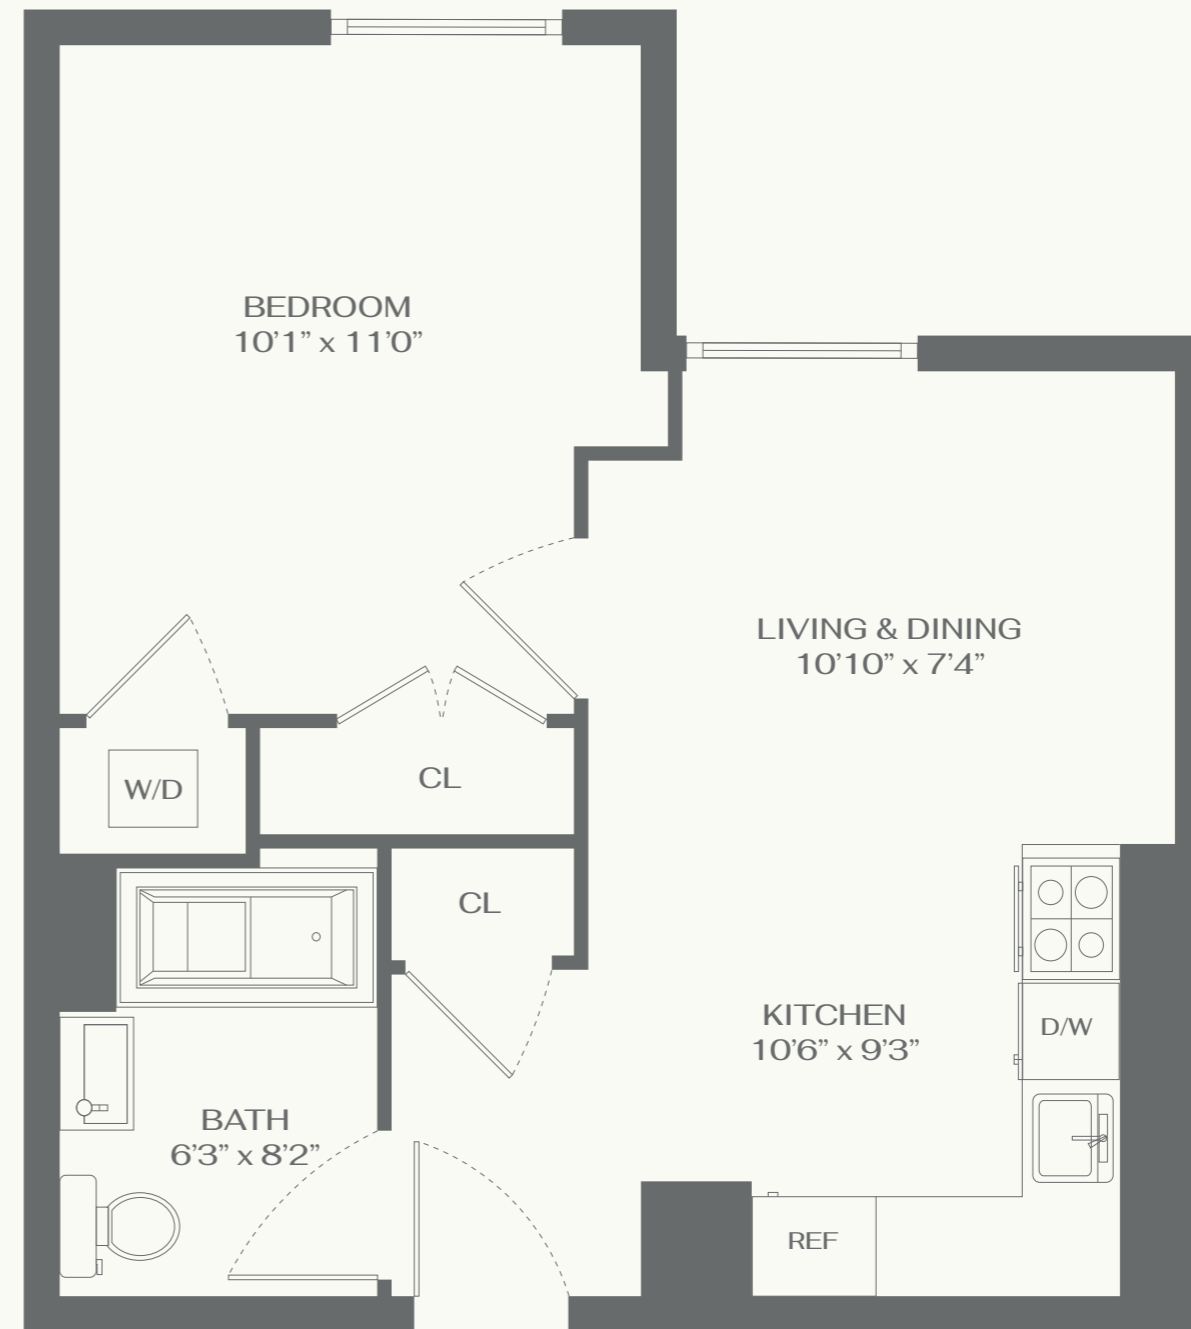

THE MOTTO

UNIT 22-PH F
1 BEDROOM | 1 BATHROOM

INTERIOR
479 SQFT

The sale and purchase of a home is one of the most significant events that an individual will experience in their lifetime. It is more than the simple purchase of housing, for it directly impacts the hopes, dreams, aspirations, and economic destiny of those involved. It is for this reason that the Fair Housing Act and other federal and state laws were enacted to guarantee a right to a national housing market free from discrimination based on race, color, religion, sex, handicap, familial status, and national origin. All square footage and measurements are approximate.