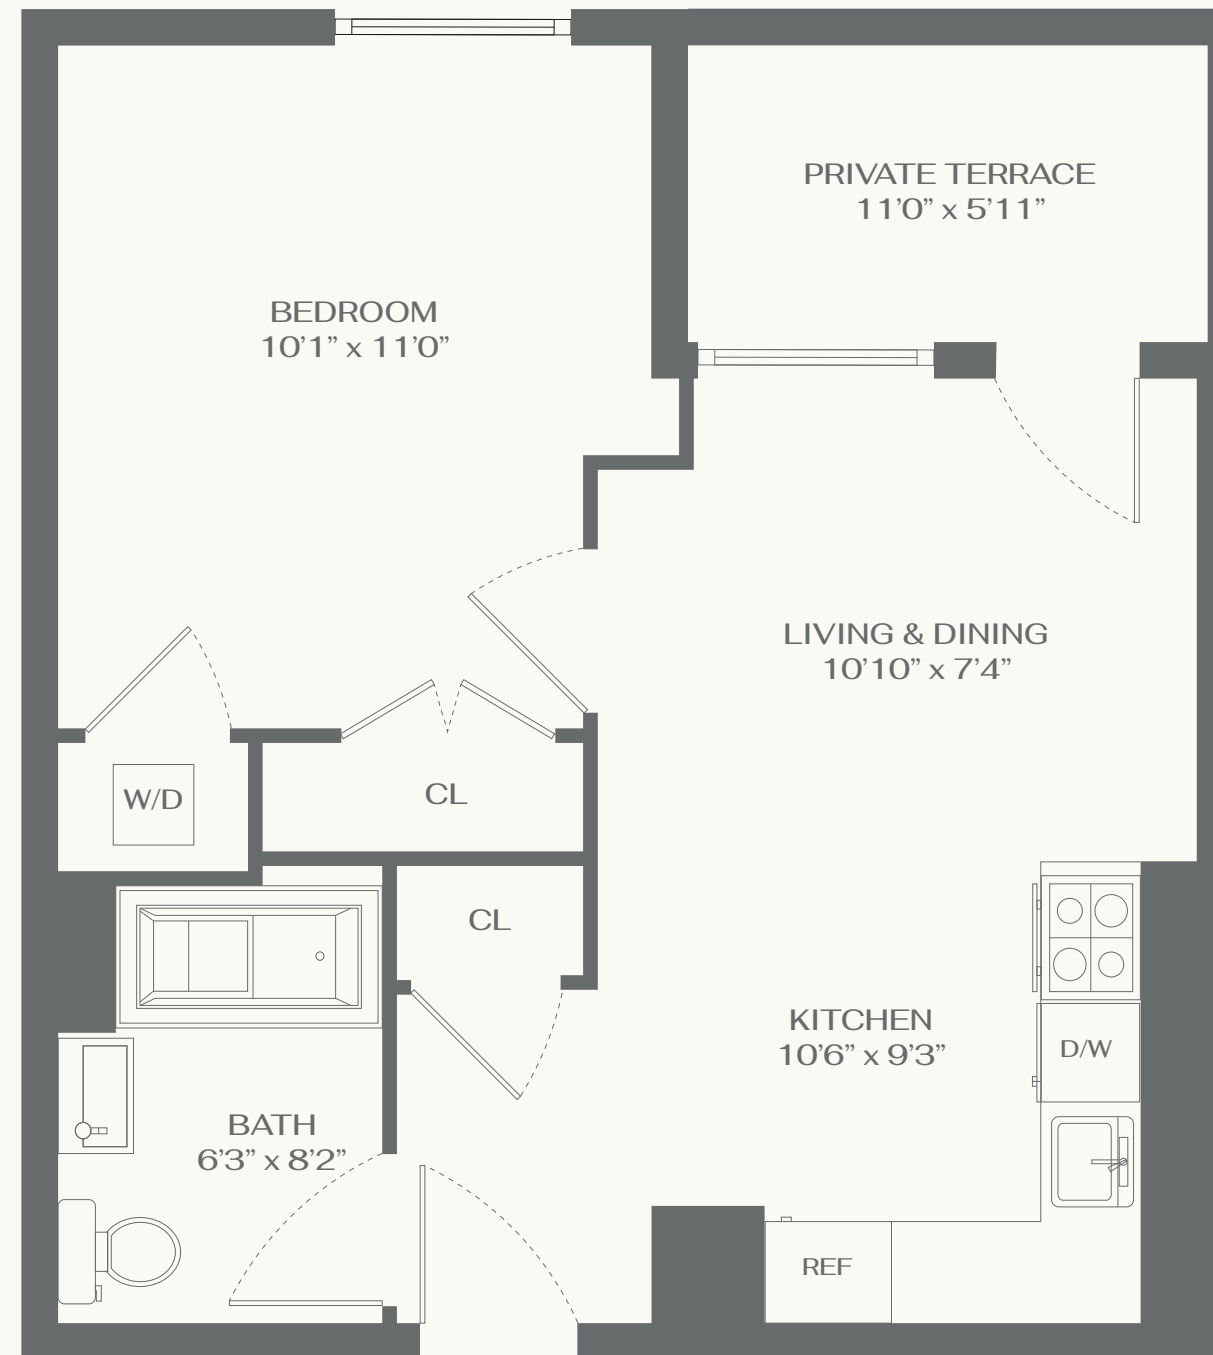

THE MOTTO

UNIT 21F

1 BEDROOM | 1 BATHROOM

INTERIOR
479 SQFT

EXTERIOR
60 SQFT

The sale and purchase of a home is one of the most significant events that an individual will experience in their lifetime. It is more than the simple purchase of housing, for it directly impacts the hopes, dreams, aspirations, and economic destiny of those involved. It is for this reason that the Fair Housing Act and other federal and state laws were enacted to guarantee a right to a national housing market free from discrimination based on race, color, religion, sex, handicap, familial status, and national origin. All square footage and measurements are approximate.