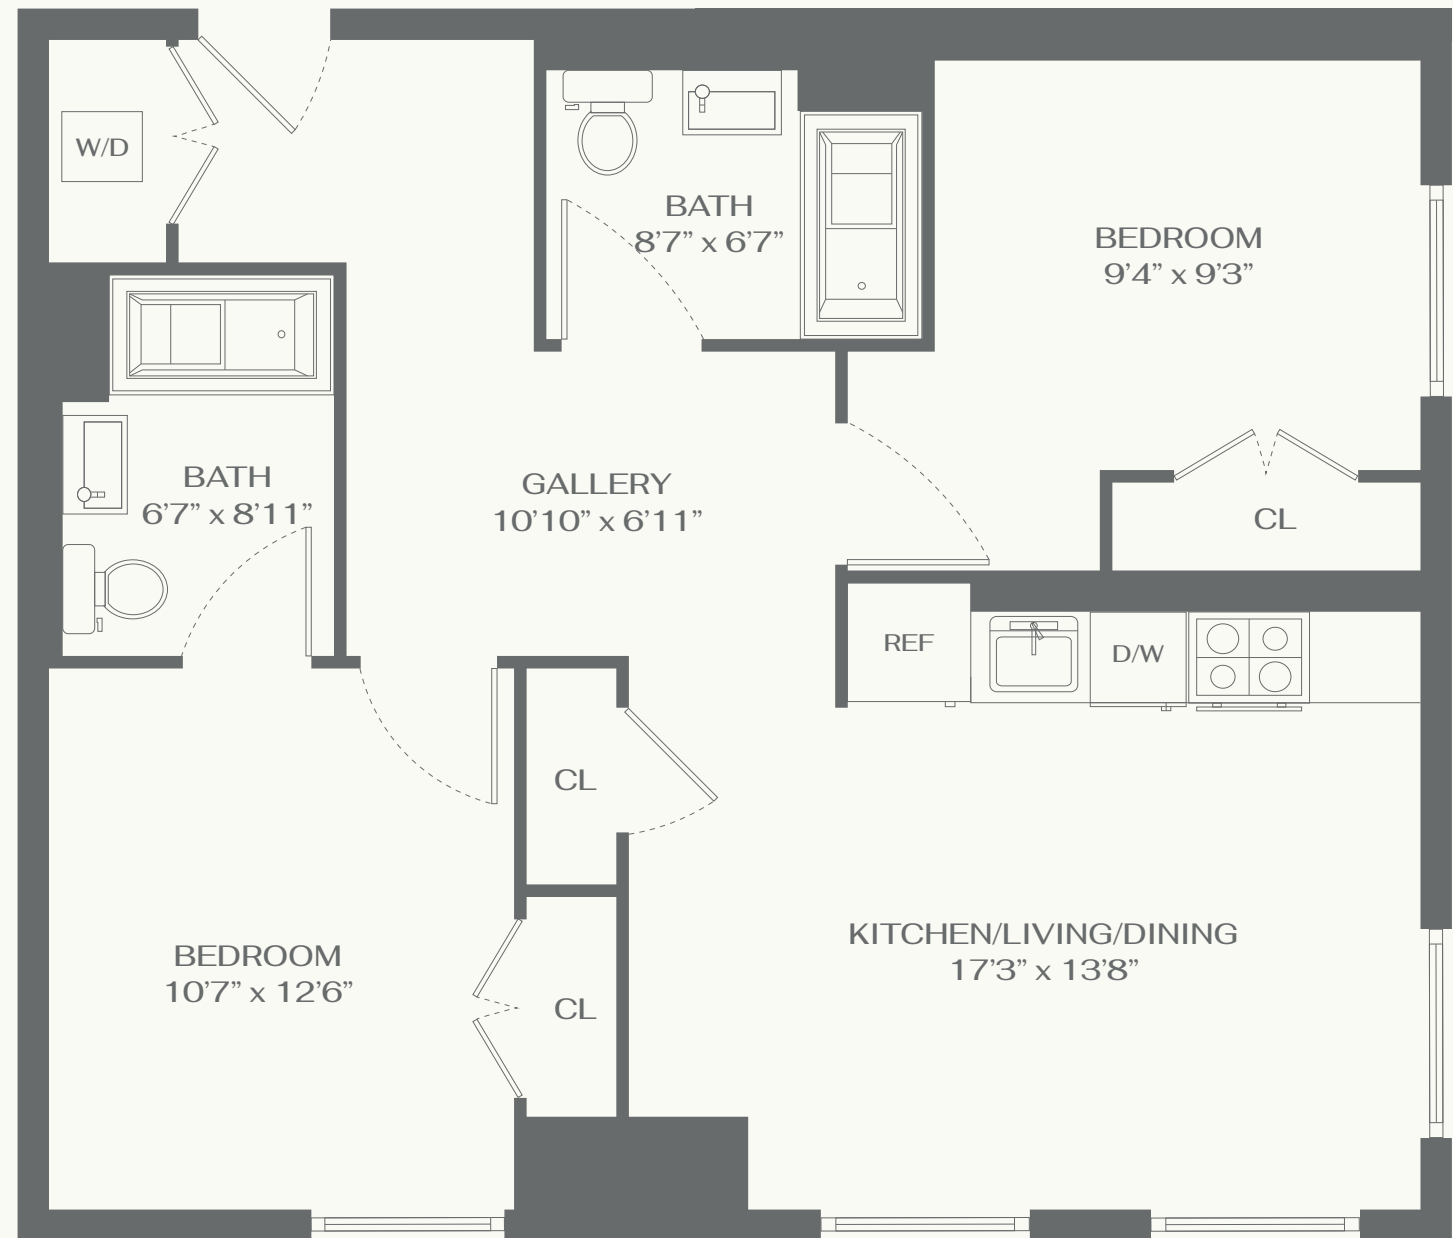

# THE MOTTO

UNIT 22-PH M  
2 BEDROOM | 2 BATHROOM

INTERIOR  
825 SQFT

The sale and purchase of a home is one of the most significant events that an individual will experience in their lifetime. It is more than the simple purchase of housing, for it directly impacts the hopes, dreams, aspirations, and economic destiny of those involved. It is for this reason that the Fair Housing Act and other federal and state laws were enacted to guarantee a right to a national housing market free from discrimination based on race, color, religion, sex, handicap, familial status, and national origin. All square footage and measurements are approximate.