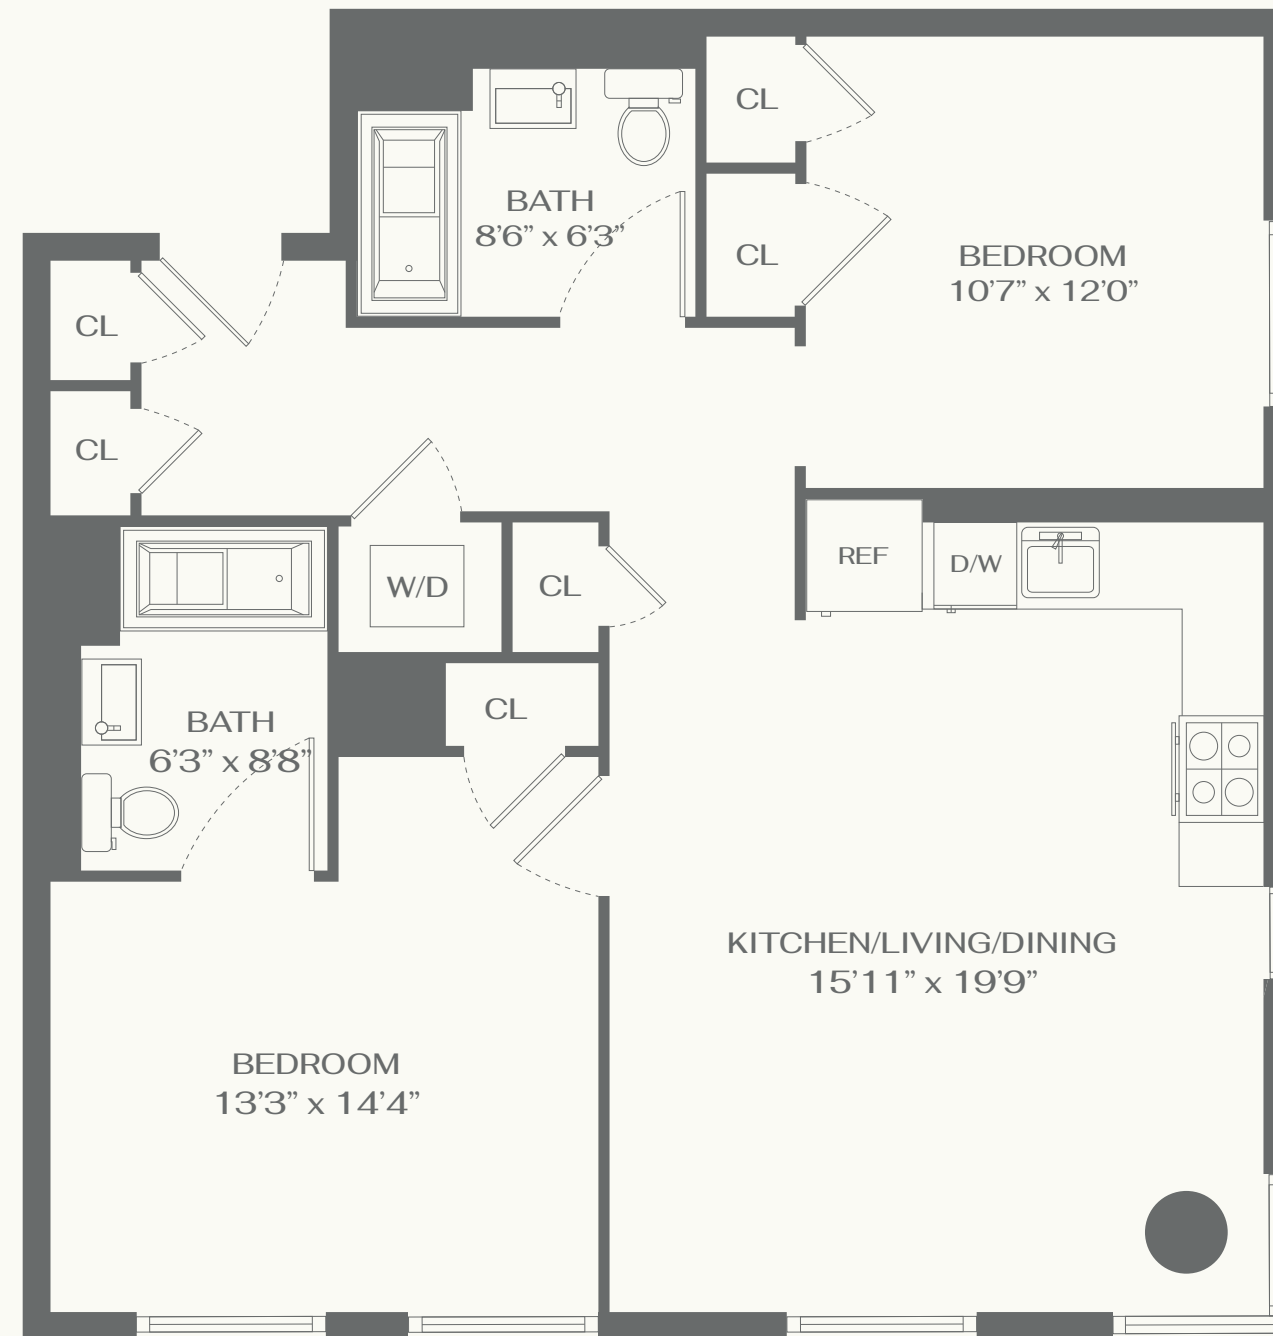

THE MOTTO

UNIT 8-20M
2 BEDROOM | 2 BATHROOM

INTERIOR
932 SQFT

The sale and purchase of a home is one of the most significant events that an individual will experience in their lifetime. It is more than the simple purchase of housing, for it directly impacts the hopes, dreams, aspirations, and economic destiny of those involved. It is for this reason that the Fair Housing Act and other federal and state laws were enacted to guarantee a right to a national housing market free from discrimination based on race, color, religion, sex, handicap, familial status, and national origin. All square footage and measurements are approximate.