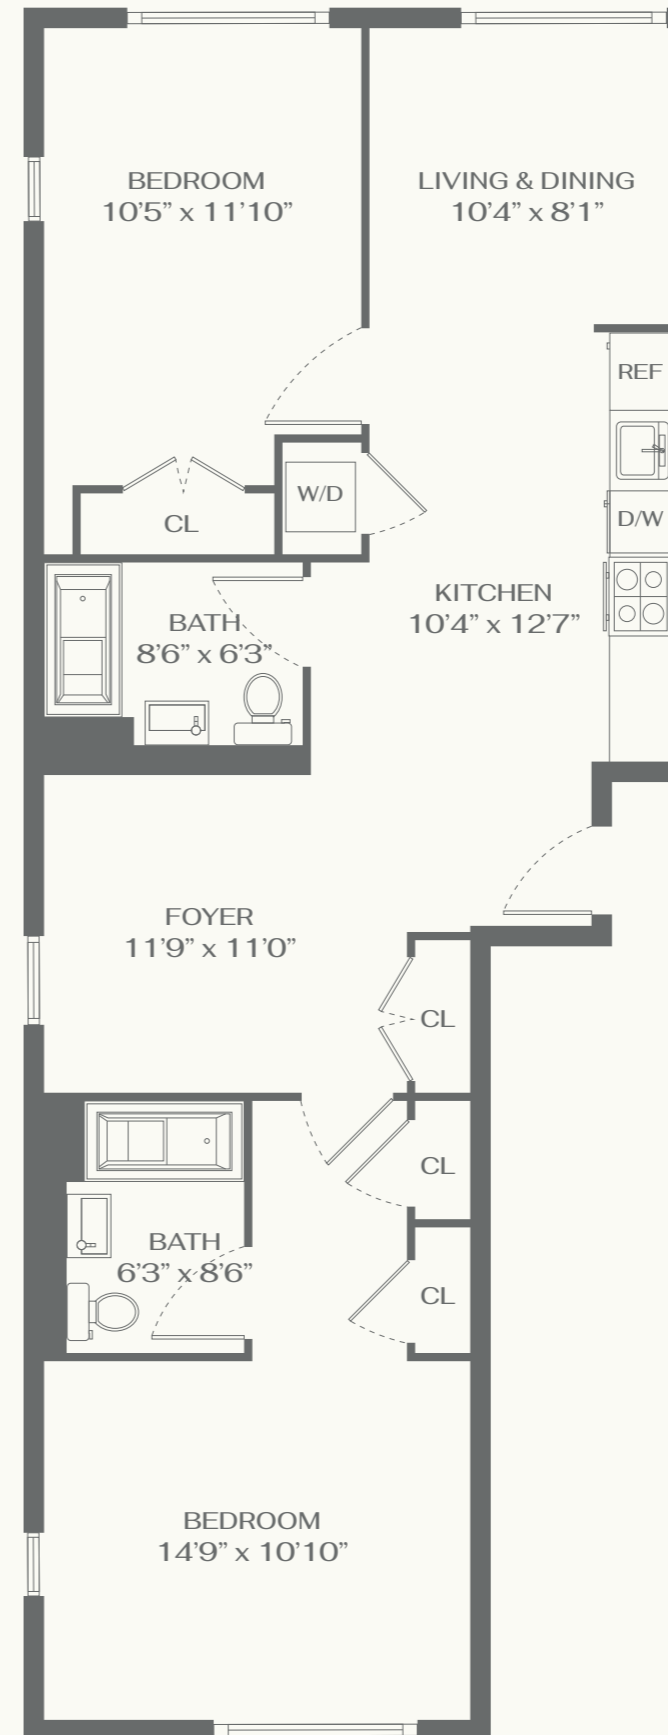

THE MOTTO

D-LINE FLOORS 5-13
2 BEDROOM | 2 BATHROOM

INTERIOR
1,041 SQFT

The sale and purchase of a home is one of the most significant events that an individual will experience in their lifetime. It is more than the simple purchase of housing, for it directly impacts the hopes, dreams, aspirations, and economic destiny of those involved. It is for this reason that the Fair Housing Act and other federal and state laws were enacted to guarantee a right to a national housing market free from discrimination based on race, color, religion, sex, handicap, familial status, and national origin. All square footage and measurements are approximate.