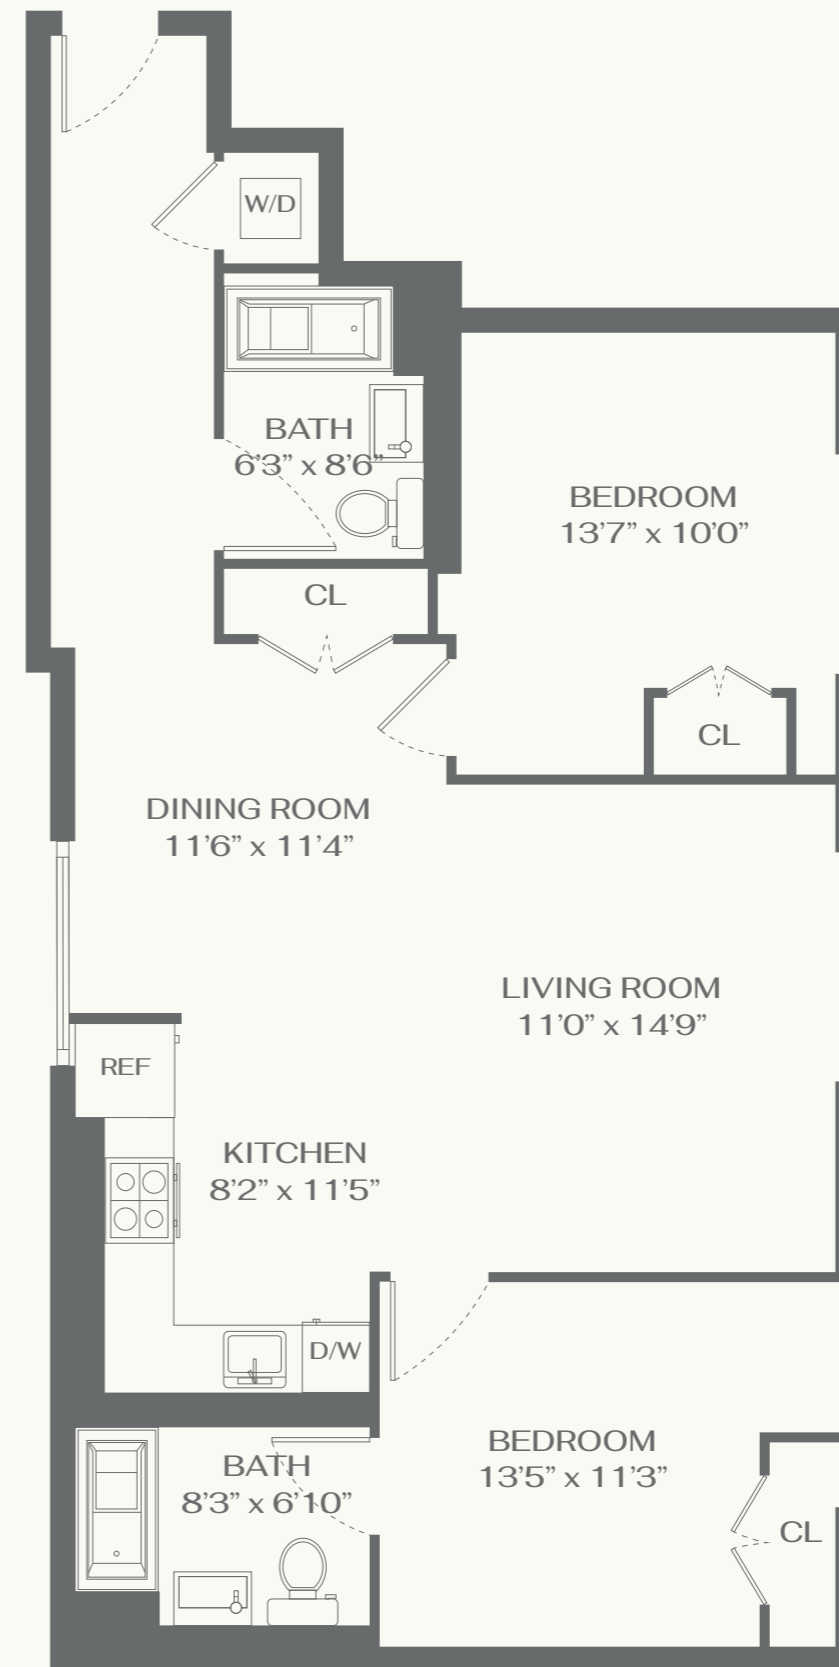

THE MOTTO

M-LINE FLOOR 4
2 BEDROOM | 2 BATHROOM

INTERIOR
1,097 SQFT

THEMOTTOBX.COM
THEMOTTO@NESTSEEKERS.COM

THE MASTERS DIVISION
AT NEST SEEKERS INTERNATIONAL

The sale and purchase of a home is one of the most significant events that an individual will experience in their lifetime. It is more than the simple purchase of housing, for it directly impacts the hopes, dreams, aspirations, and economic destiny of those involved. It is for this reason that the Fair Housing Act and other federal and state laws were enacted to guarantee a right to a national housing market free from discrimination based on race, color, religion, sex, handicap, familial status, and national origin. All square footage and measurements are approximate.